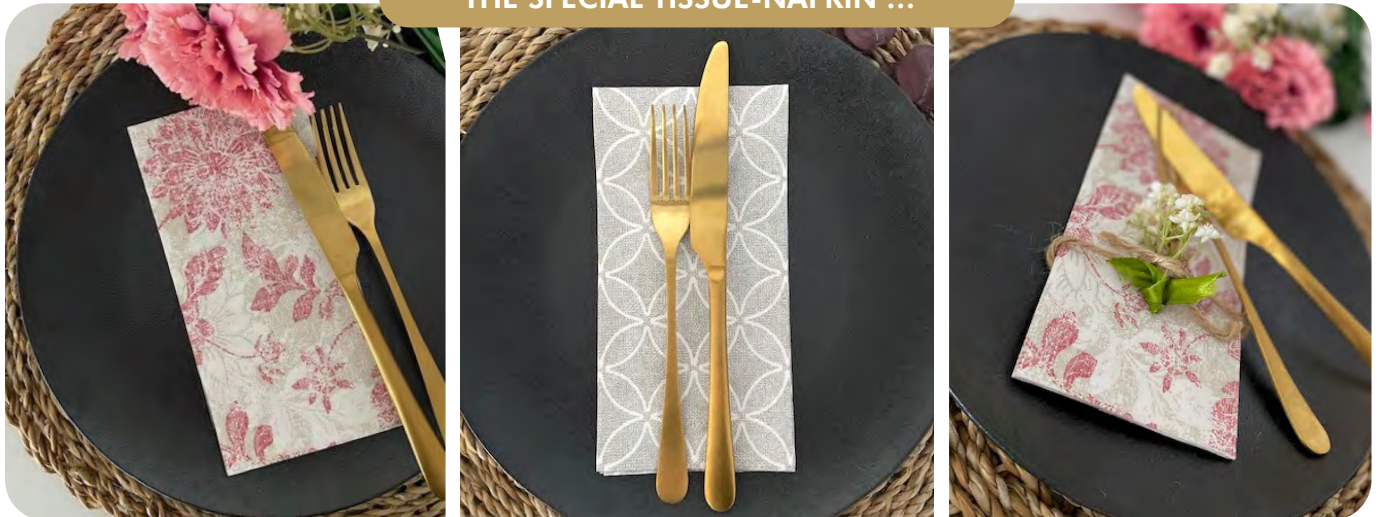

ROYAL Collection

THE SPECIAL TISSUE-NAPKIN ...

... now also in 1/8-folded!

Please pay attention to FSC®-certified products in this brochure.

NAPKINS, 40 x 40 cm, 1/8-FOLD

#					
1	37375	Napkins „Circle Flowers“	grey	FSC, Nordic Swan, Seedling	5 x 50
2	37376	Napkins „Circle Flowers“	champagne		
3	37377	Napkins „Flowers“	bordeaux		
4	37378	Napkins „Flowers“	arctic blue		
5	37379	Napkins „Modern“			
6	37380	Napkins „Vichy Karo“	red		

NEW

ROYAL Collection napkins now also in 1/8 folded

**ROYAL
Collection**

- ... particularly elegant and practical for any table decoration
- ... space-saving storage thanks to the compact fold
- ... no need for time-consuming napkin folding
- ... premium Royal Collection quality
- ... available in 6 designs